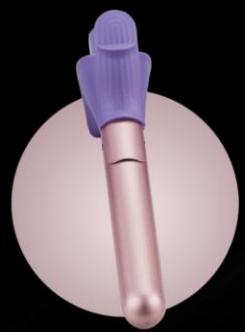

25 mm Elliptical Tong

ZUZU

Set of 3 Interchangeable Barrels Hair
Curler with LED Temperature Indicator

ACCESSORIES

13-25 mm conical tong

19 mm elliptical tong

25 mm hourglass tong

ZUZU