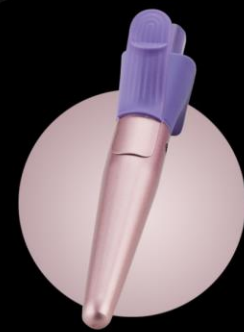

Ionic Curler Featured Hair Straightener
with Digital Temperature Adjustment

ZUZU

LED Digital Display
Hair Straightener

ZUZU

22 mm Beach Wave (Wag) & 25 mm Curling
Iron Set with LED Digital Display

ACCESSORIES

25 mm Elliptical Tong

ZUZU

Set of 3 Interchangeable Barrels Hair
Curler with LED Temperature Indicator

ACCESSORIES

13-25 mm conical tong

19 mm elliptical tong

25 mm hourglass tong

ZUZU